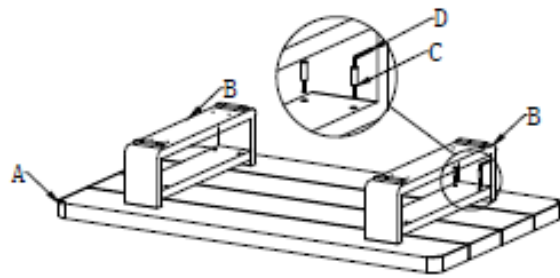

Manual instructions Bora Bora lounge coffeetable IM

EN.

Please read the entire instruction manual before you proceed and check if all parts are present. Clear all the packing material and be careful not to damage anything in the process. If needed, assemble with multiple persons.

Parts/Content:

 A: 1PC	 B: 2PCS
 C: 8PCS M6 × 50MM	 D: 5MM 1PC

If anything is unclear, please call your local dealer
Indien iets onduidelijk is, raadpleeg dan uw lokale dealer.