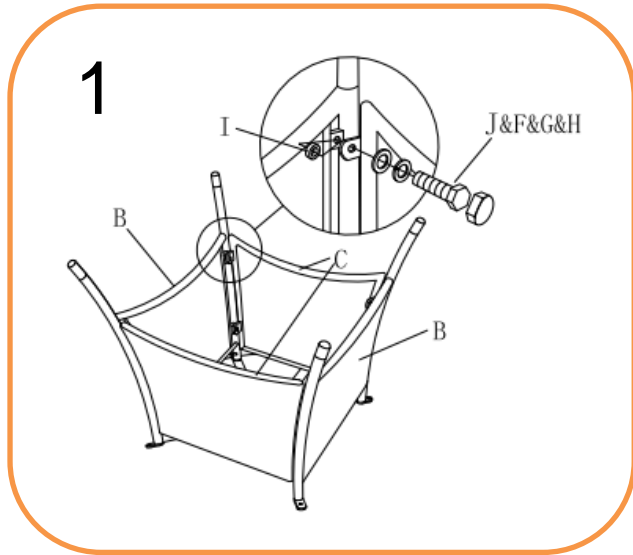

**For more information regarding maintenance of your furniture and to register your warranty, please visit [www.hartmanuk.com](http://www.hartmanuk.com)**

Component's 68132145 / 68114146 / 68105150 / 67902003 / 68105147					Fixings				
Parts List	Parts Picture	Description	Q'ty	Part no	Parts list	Parts Picture	Description	Q'ty	Part no.
A		Table Top	1	68132145A 68114146A 68105150A 67902003A 68105147A	F		M6*40 bolts	8	2002168
					G		Big Flat washers	12	1061162
B		Legs	2	68132145B 68114146B 68105150B 67902003B 68105147B	H		Small lock Washers	12	1221162
C		Panel	2	68132145C 68114146C 68105150C 67902003C 68105147C	I		Plastic washers	8	1008165
D		Glass	1	68132145D 68114146D 68105150D 67902003D 68105147D	J		Nut Cap	12	2002170
E		M6*20 bolts	4	2002169	K		Spanner	1	1020162

PLEASE KEEP ME WITH YOUR PROOF OF PURCHASE FOR FUTURE REFERENCE

**ASSEMBLY INSTRUCTIONS**

**Heritage/Langdale/CORNBURY Bistro Table / Henley Half Round 75cm Ceramic Bistro Table**

( 68132145 / 68114146 / 68105150 / 67902003 / 68105147 )