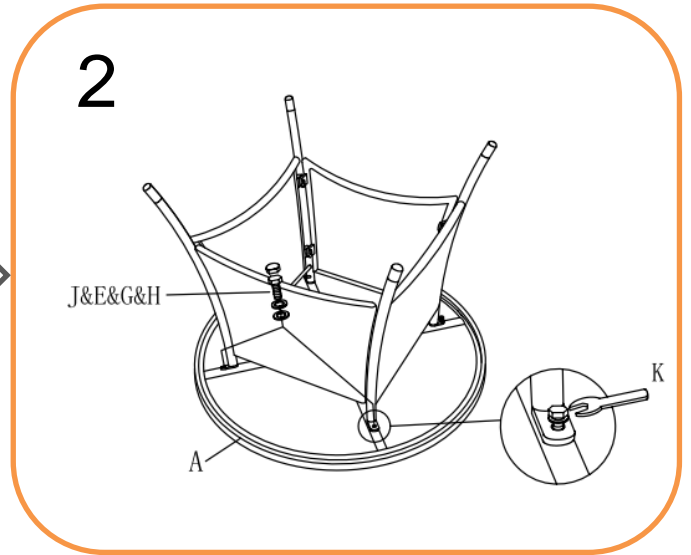

**For more information regarding maintenance of your furniture and to register your warranty, please visit [www.hartmanuk.com](http://www.hartmanuk.com)**

Component's 68132145 / 68114146 / 68105150 / 67902003 / 68105147					Fixings				
Parts List	Parts Picture	Description	Q'ty	Part no	Parts list	Parts Picture	Description	Q'ty	Part no.
A		Table Top	1	68132145A 68114146A 68105150A 67902003A 68105147A	F		M6*40 bolts	8	2002168
					G		Big Flat washers	12	1061162
B		Legs	2	68132145B 68114146B 68105150B 67902003B 68105147B	H		Small lock Washers	12	1221162
C		Panel	2	68132145C 68114146C 68105150C 67902003C 68105147C	I		Plastic washers	8	1008165
D		Glass	1	68132145D 68114146D 68105150D 67902003D 68105147D	J		Nut Cap	12	2002170
E		M6*20 bolts	4	2002169	K		Spanner	1	1020162

PLEASE KEEP ME WITH YOUR PROOF OF PURCHASE FOR FUTURE REFERENCE

**ASSEMBLY INSTRUCTIONS**

**Heritage/Langdale/CORNBURY Bistro Table / Henley Half Round 75cm Ceramic Bistro Table**

( 68132145 / 68114146 / 68105150 / 67902003 / 68105147 )