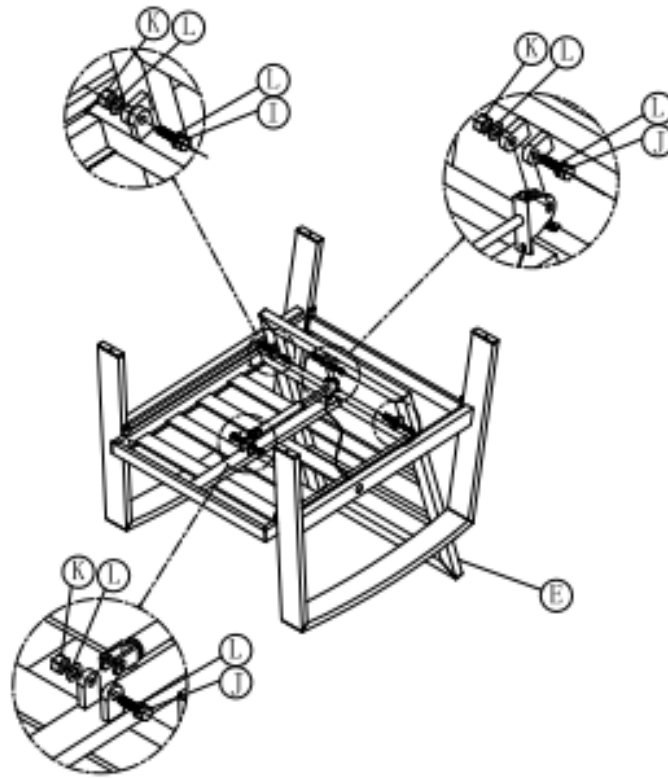

PLEASE KEEP ME WITH YOUR PROOF OF PURCHASE FOR FUTURE REFERENCE

3

4