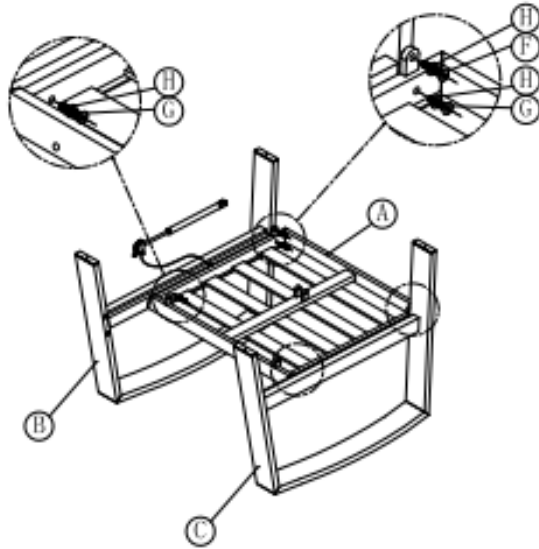

For more information regarding maintenance of your furniture please visit

http://www.hartmanuk.co.uk/after_care_videos.html

Component's					Fixings				
Parts List	Parts Picture	Description	Q'ty	Part no	Parts list	Parts Picture	Description	Q'ty	Part no.
A		Seating Panel	1	69471002A 69612129A	H		Small Flat washers	10	1221162
B		LH armrest	1	69471002B 69612129B	I		M8*30 bolts	2	2100062
C		RH armrest	1	69471002C 69612129C	J		M8*50 bolts	2	2100063
D		Front crossing bar	1	69471002D 69612129D	K		Locknut	4	2002178
E		Backrest	1	69471002E 69612129E	L		Big Flat washers	8	1061162
F		M6*20 bolts	6	1017162	M		Spanner	2	1020162
G		M6*35 bolts	4	2002172	N		Allen key	1	2002191

PLEASE KEEP ME WITH YOUR PROOF OF PURCHASE FOR FUTURE REFERENCE

ASSEMBLY INSTRUCTIONS

Vienna Reclining Companion Set / Somerton Reclining Companion Set

(69471002 / 69612129)

1

2

For replacement or lost spare parts please go to <http://faq.hartmanuk.co.uk/spares/>
Should you have any queries about your furniture your first point of contact should be the retailer from whom you purchased your product