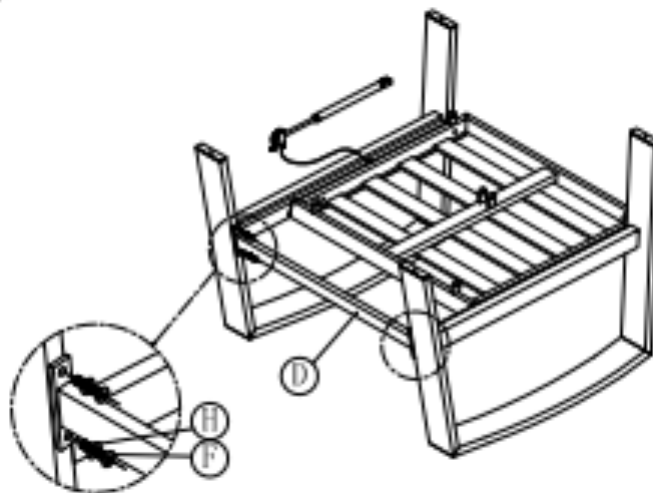

For more information regarding maintenance of your furniture please visit

http://www.hartmanuk.co.uk/after_care_videos.html

Component's					Fixings				
Parts List	Parts Picture	Description	Q'ty	Part no	Parts list	Parts Picture	Description	Q'ty	Part no.
A		Seating Panel	1	69471002A 69612129A	H		Small Flat washers	10	1221162
B		LH armrest	1	69471002B 69612129B	I		M8*30 bolts	2	2100062
C		RH armrest	1	69471002C 69612129C	J		M8*50 bolts	2	2100063
D		Front crossing bar	1	69471002D 69612129D	K		Locknut	4	2002178
E		Backrest	1	69471002E 69612129E	L		Big Flat washers	8	1061162
F		M6*20 bolts	6	1017162	M		Spanner	2	1020162
G		M6*35 bolts	4	2002172	N		Allen key	1	2002191

PLEASE KEEP ME WITH YOUR PROOF OF PURCHASE FOR FUTURE REFERENCE

ASSEMBLY INSTRUCTIONS

Vienna Reclining Companion Set / Somerton Reclining Companion Set

(69471002 / 69612129)

1

2

For replacement or lost spare parts please go to <http://faq.hartmanuk.co.uk/spares/>
Should you have any queries about your furniture your first point of contact should be the retailer from whom you purchased your product